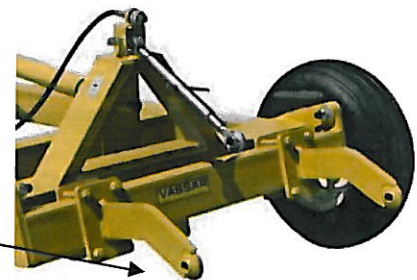

THE VASSAR COMPANY

Labor Saving Farm Equipment

Inline Mower Caddy

Make your Mower reliable, easy to operate, and easy to maintain with a Vassar Caddy!

Hydraulic* WG-290301 or Manual WG-290302

*Hoses and cylinder included

Specifications

- Reduces stress and wear on mower and tractor
- Better turning with less tire "drag"
- One caddy fits all mowers
- Comes complete. No additional assembly required.
- Heavy duty lift arms with heavy duty swivel sockets
- Heavier built 6 x 6 frame
- Heavy duty drive line
- Heavy duty spline and bearings
- 7500 psi safety valve (see inset)
- 12 ply agricultural tires
- Adjustable front hitch with 4 settings
- Better ground clearance 14 1/2"