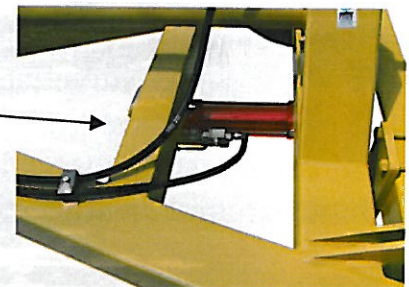

THE VASSAR COMPANY

Labor Saving Farm Equipment

Inline Mower Caddy

Make your Mower reliable, easy to operate, and easy to maintain with a Vassar Caddy!

Hydraulic* WG-290301 or Manual WG-290302

*Hoses and cylinder included

Specifications

- Reduces stress and wear on mower and tractor
- Better turning with less tire "drag"
- One caddy fits all mowers
- Comes complete. No additional assembly required.
- Heavy duty lift arms with heavy duty swivel sockets
- Heavier built 6 x 6 frame
- Heavy duty drive line
- Heavy duty spline and bearings
- 7500 psi safety valve (see inset)
- 12 ply agricultural tires
- Adjustable front hitch with 4 settings
- Better ground clearance 14 1/2"