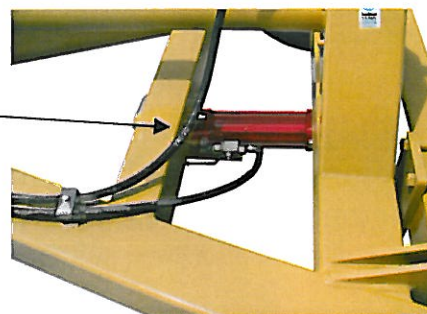

Specifications

- Reduces stress and wear on mower and tractor
- Better turning with less tire "drag"
- One caddy fits all mowers
- Comes complete. No additional assembly required.
- Heavy duty lift arms with heavy duty swivel sockets
- Heavier built 6 x 6 frame
- Heavy duty drive line
- Heavy duty spline and bearings
- 7500 psi safety valve (see inset)
- 12 ply agricultural tires
- Adjustable front hitch with 4 settings
- Better ground clearance 14 1/2"

THE VASSAR COMPANY

Labor Saving Farm Equipment

Universal Mower Caddy

Make your Mower reliable, easy to operate, and easy to maintain with a Vassar Caddy!

Hydraulic* WG-290150 or Manual WG-290155

*Hoses and cylinder included